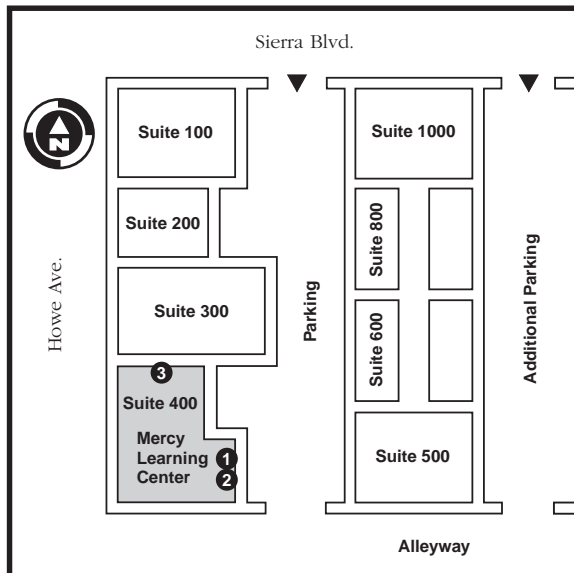

The Mercy Learning Center

650 Howe Avenue, Suite 400
Sacramento, CA 95825

Directions

From Capital City Freeway East (Business 80)

Take the Arden Way exit and turn right on Arden Way. Turn right on Howe Avenue. Turn left on Sierra Boulevard to enter the parking area.

From Capital City Freeway West (Business 80)

Take the Arden Way exit and turn left onto Arden Way. Turn right on Howe Avenue. Turn left on Sierra Boulevard to enter the parking area.

From Highway 50 East

Parking

Parking is available in the lot east of the Mercy Learning Center as well as on the opposite side of the neighboring complex.

Entrances

The main entrance to the Mercy Learning Center faces the parking lot. A separate entrance for the Perinatal Recovery Network is down the walkway separating suites 300 and 400.